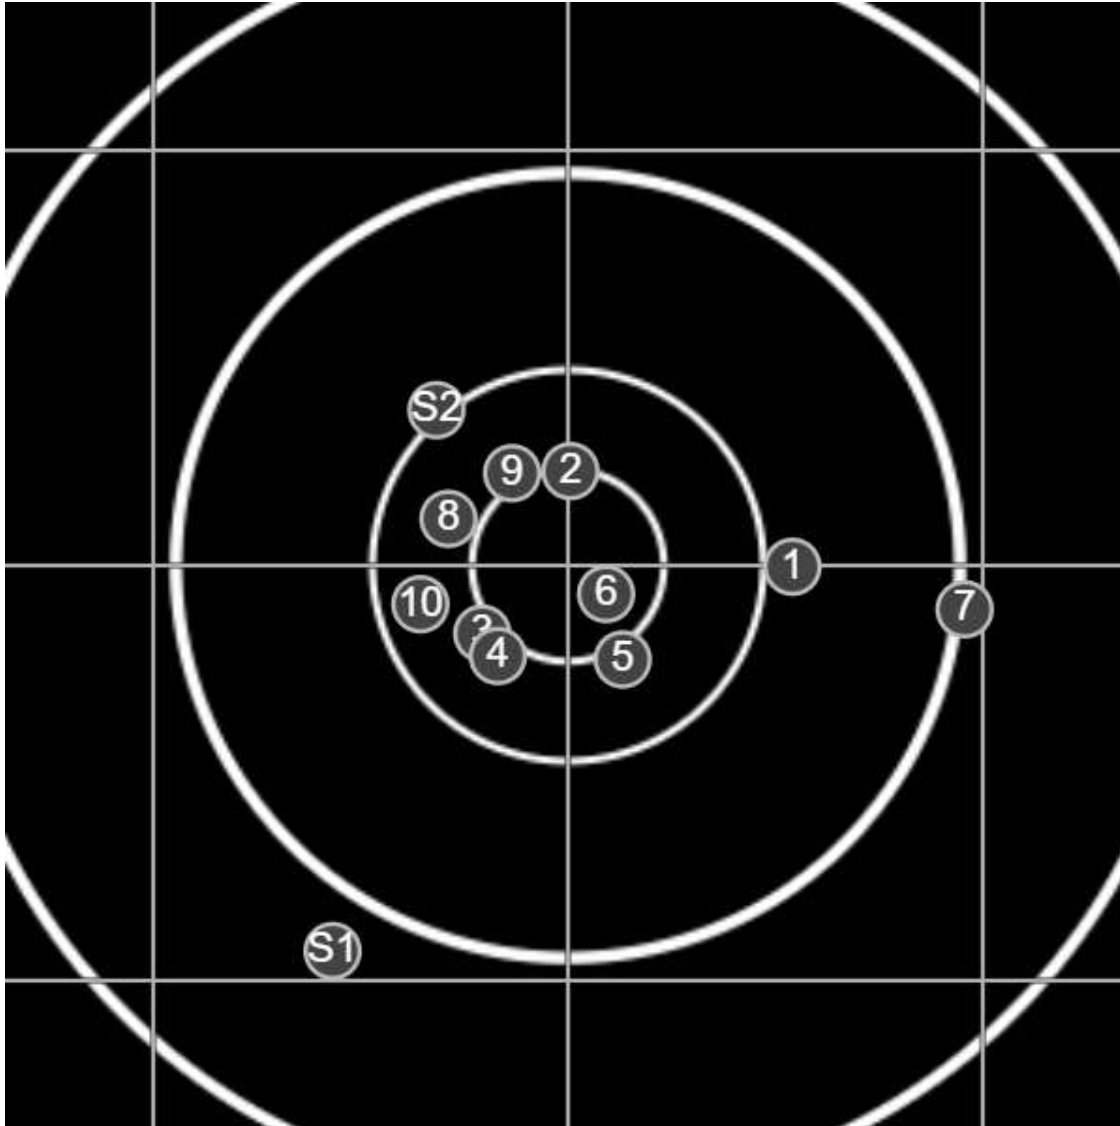

**SILVER MOUNTAIN TARGETS**  
Made in Canada

Jeff Eppleston  
8/24/2024  
2:56:24 PM

**BRC Club Shoot**  
Series 1  
800 yards

**BRC T5 [-56]**  
AU-LR

Group: 348.4 mm  
(348.4w x 120.5h)

(F)

Shooter  
None

**58.2**

**FINAL**

v: 1712, sd: 8.0

#	fps	score
10	1719	6
9	1715	6
8	1710	6
7	1724	5
6	1719	X
5	1702	6
4	1703	6
3	1699	6
2	1716	X
1	1708	5
S2	1720	(6)
S1	1679	(4)

**SILVER MOUNTAIN TARGETS**  
Made in Canada

true  
8/24/2024  
3:05:08 PM

**BRC Club Shoot**  
Series 1  
800 yards

**BRC T6 [-63]**  
AU-LR

Group: 282.4 mm  
(279.2w x 141.9h)

(F)  
**Shooter**  
Jeff Eppleston [m07]

**59.3**

**FINAL**  
v: 1744, sd: 8.1