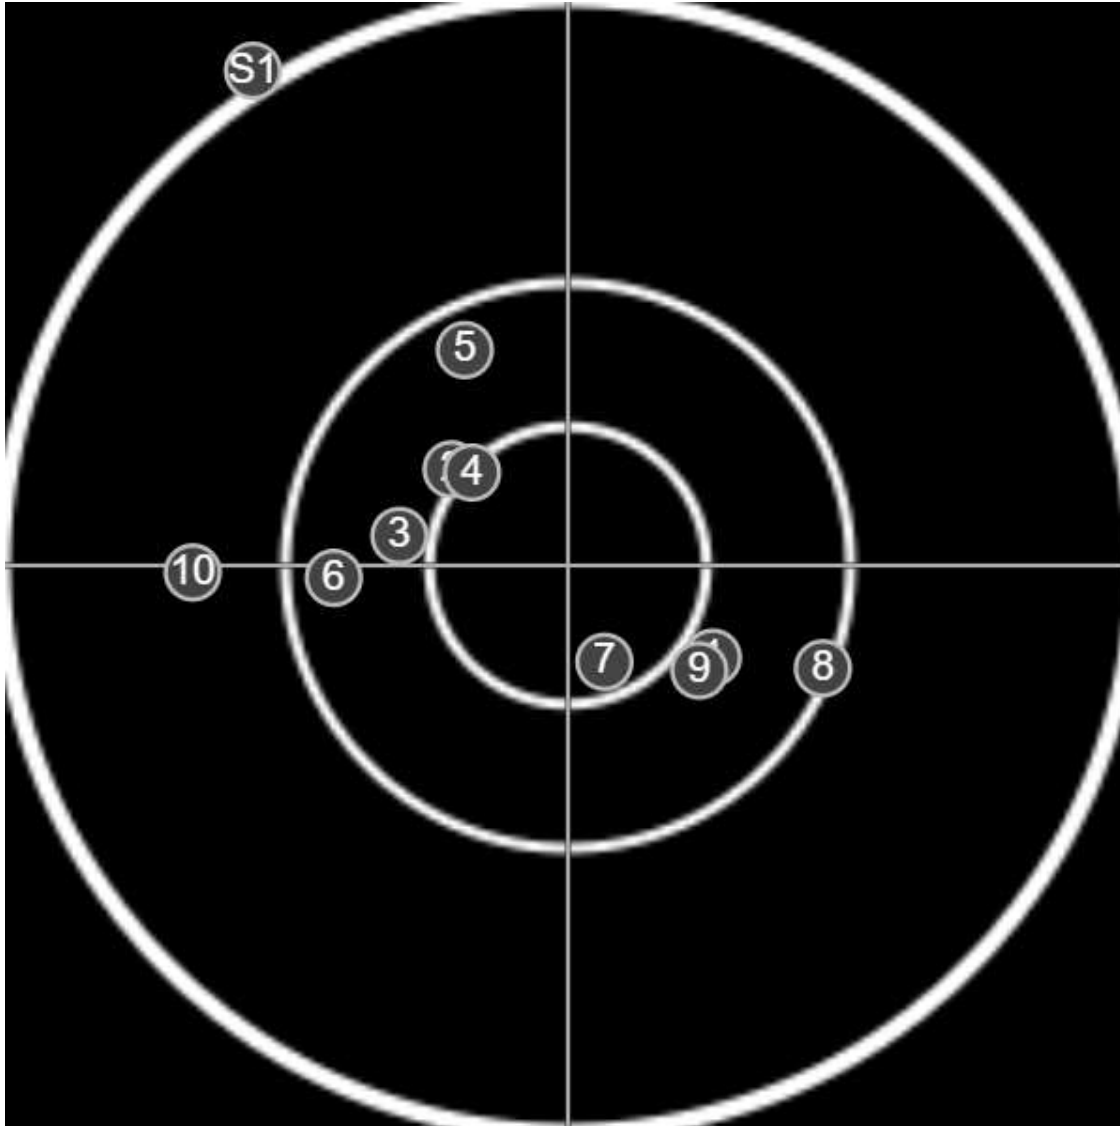

true  
8/24/2024  
3:05:08 PM

**BRC Club Shoot**  
Series 1  
800 yards

**BRC T6 [-63]**  
AU-LR

Group: 282.4 mm  
(279.2w x 141.9h)

(F)  
**Shooter**  
Jeff Eppleston [m07]

**59.3**

**FINAL**  
v: 1744, sd: 8.1